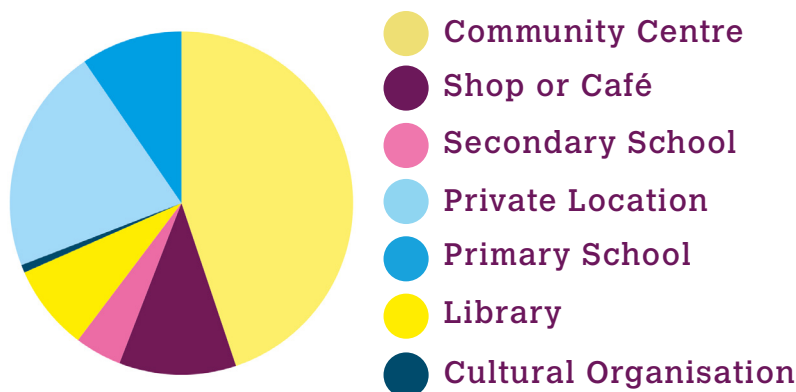

41% Of our Craft Club members attend for therepeutic reasons

33% of members identify as a deaf or disabled person or have a long-term health condition

Who are our Craft Club leaders?

- Teacher or educator
- Professional maker or artist
- Employee at a centre or local charity
- Volunteer in another capacity
- Other background that impacts their role as a Craft Club leader

Where Clubs Meet

Activities include:

textiles, knitting, crochet, paper craft, jewellery, beadwork, modelling, woodwork, furniture making, 3D printing