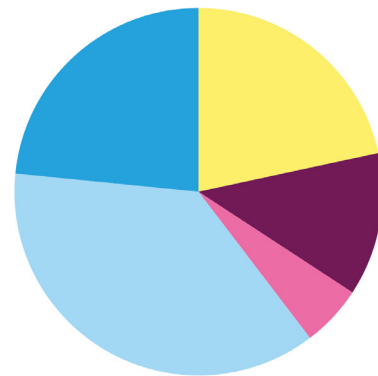

243 clubs
2,673 members

59% meet weekly
28% meet monthly

59% of Craft Club members would not otherwise have a chance to engage with the arts

49% Of Craft Club members might otherwise be socially isolated

41% Of our Craft Club members attend for therepeutic reasons

33% of members identify as a deaf or disabled person or have a long-term health condition

Who are our Craft Club leaders?

- Teacher or educator
- Professional maker or artist
- Employee at a centre or local charity
- Volunteer in another capacity
- Other background that impacts their role as a Craft Club leader